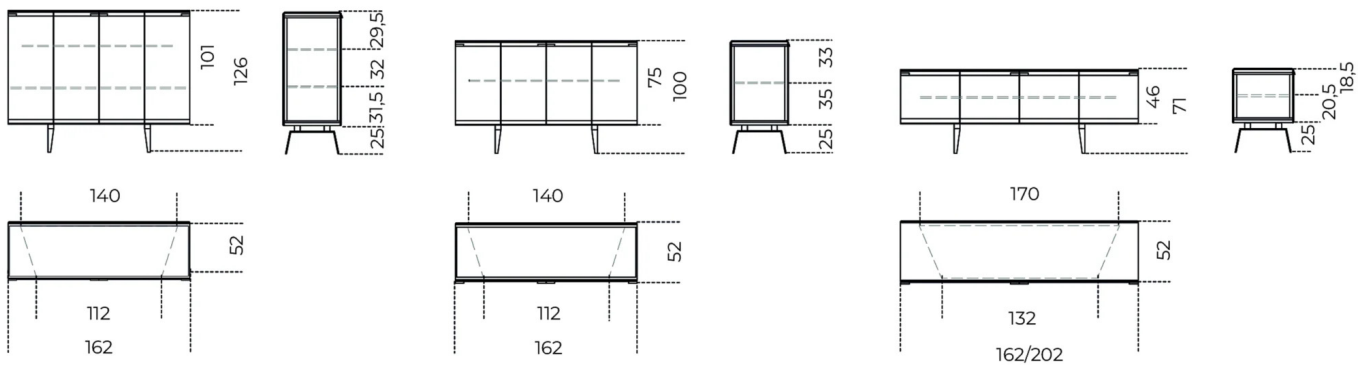

Pandora Craquelé

Pinuccio Borgonovo
2016

Sideboard in 8mm tempered extralight glass decorated by hand with exclusive treatment. Supplied with 8mm extralight tempered glass shelves. Patinated bronze lacquered metal structure, handles and wooden base. Collection in numbered edition.

Cm (L x P x H)

162 x 52 x 71
162 x 52 x 100
162 x 52 x 126
202 x 52 x 71

Inches (L x P x H)

64 x 20½ x 28
64 x 20½ x 39½
64 x 20½ x 49¾
79¾ x 20½ x 28

Finishes

Glass

Craquelé glass

Extralight